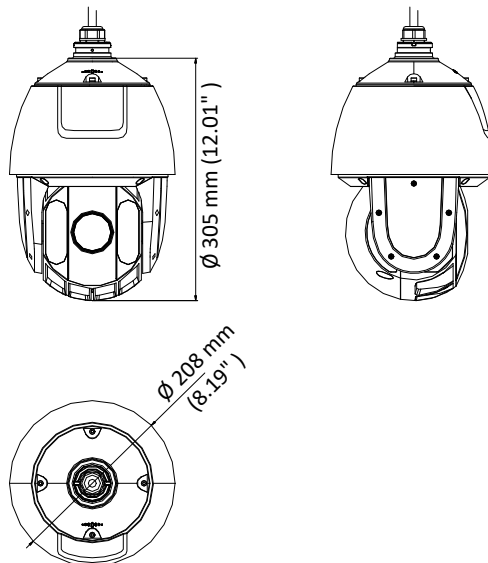

Order Model

DS-2AE5225TI-A(C)

Dimensions

Accessories

Headquarters

No.555 Qianmo Road, Binjiang District,
Hangzhou 310051, China
T +86-571-8807-5998
overseasbusiness@hikvision.com

Hikvision USA
T +1-909-895-0400
sales.usa@hikvision.com

Hikvision Italy
T +39-0438-6902
info.it@hikvision.com

Hikvision Singapore
T +65-6684-4718
sg@hikvision.com

Hikvision Europe
T +31-23-5542770
saleseuro@hikvision.com

Hikvision France
T +33(0)11-85-330-444
info.fr@hikvision.com

Hikvision Oceania
T +61-2-8599-4233
salesau@hikvision.com

Hikvision Middle East
T +971-4-8816086
salesme@hikvision.com

Hikvision Spain
T +34-91-737-16-55
info.es@hikvision.com

Hikvision Hong Kong
T +852-2151-1761

Hikvision Russia
T +7-495-669-67-99
saleru@hikvision.com

Hikvision Poland
T +48-22-460-01-50
poland@hikvision.com

Hikvision Canada
T +1-909-895-0400
sales.usa@hikvision.com

Hikvision India
T +91-22-28469900
sales@pramahikvision.com

Hikvision UK
T +44-1628-9021-4
support.uk@hikvision.com